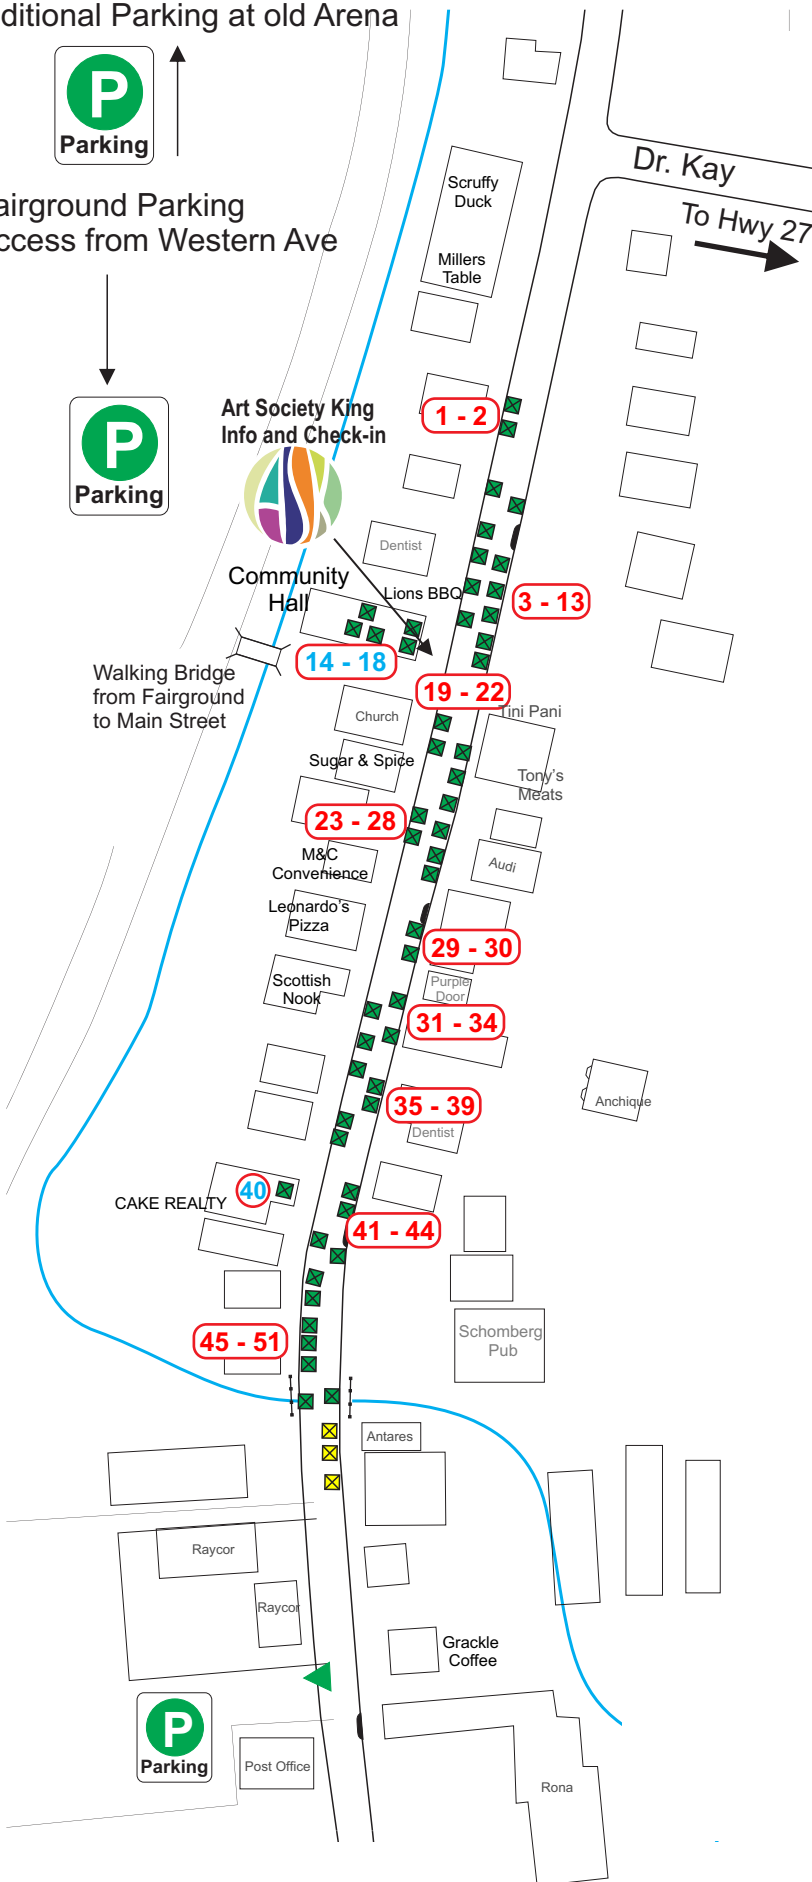

ARTISTS LOCATIONS

Additional Parking at old Arena

Fairground Parking
Access from Western Ave

Art Society King
Info and Check-in

Community
Hall

Walking Bridge
from Fairground
to Main Street

Dr. Kay

To Hwy 27

■ Artists Tents
■ Overflow

MAIN STREET SCHOMBERG